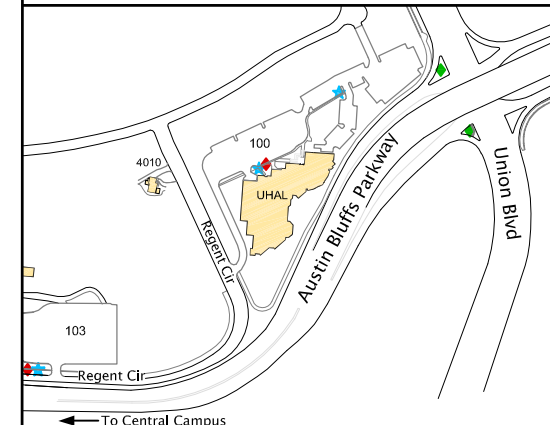

### UNIVERSITY HALL

### KEY MAP

#### VISITOR METERED PARKING:

- Lot 100 and 224

#### FREE PARKING:

- Central Campus - Lot 540
- West Campus - Lots 570, 571, 572, 576 & 580.
- Free shuttle to Central Campus during fall, spring and summer semesters.
- West, Central and East Campuses - Fridays after 4:00 pm, weekends and during breaks between semesters.